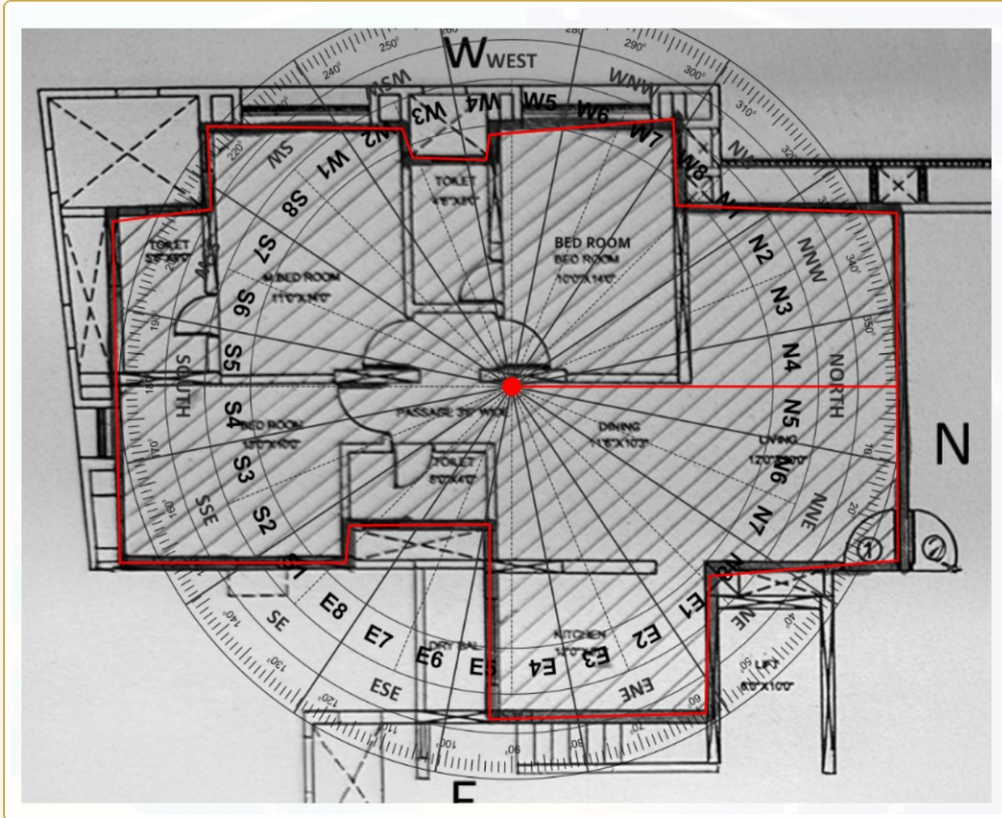

Sample Report

01-01-2001 · 07:00 · New Delhi, IN

Direction	Agar Toilet ho	Agar Kitchen / Gas Stove ho	Agar Cut / Extension / Low Energy ho
SSE			
West			
NW			
SE			
NNW			
North			
WSW			
SW			

Dustbin: Dustbin ko is direction se hata kar SSW ya WNW me shift kijiye. Agar move nahi kar sakte, to 1 Energy Protector use kijiye.

Home Vastu Analysis

Layout Image

Direction Bar Chart

Home Vastu Analysis

This sample home analysis shows how direction-wise Vastu issues are converted into practical remedies for the home, business and money-flow areas.