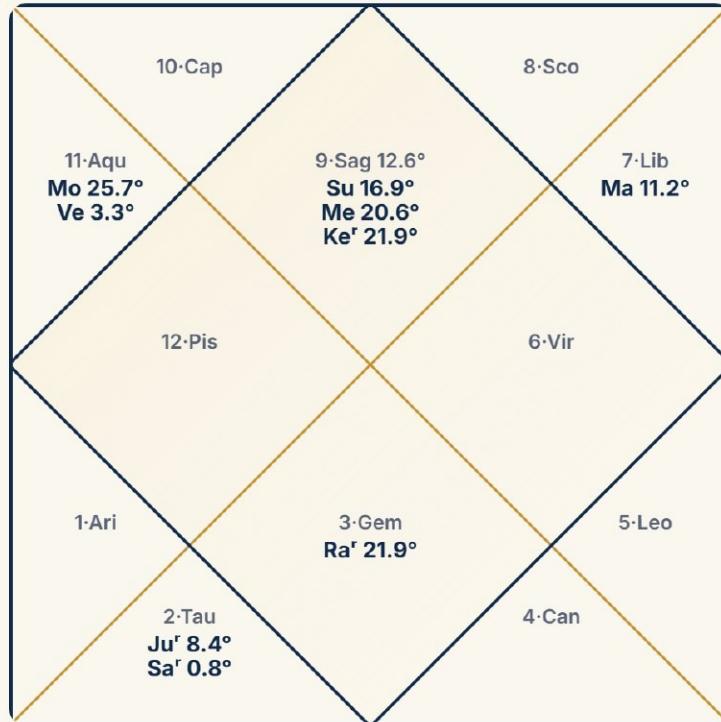

Lagna Chart

Active Dasha Period

Period	Planet	Start	End
Mahadasha	Saturn	Tue Mar 09 2010	Fri Mar 09 2029
Antardasha	Rahu	Fri Oct 20 2023	Wed Aug 26 2026

All Mahadashas

MD Planet	Start	End	Years
Jupiter	Mon Jan 01 2001	Tue Mar 09 2010	9.18 (balance)
Saturn	Tue Mar 09 2010	Fri Mar 09 2029	19
Mercury	Fri Mar 09 2029	Fri Mar 09 2046	17