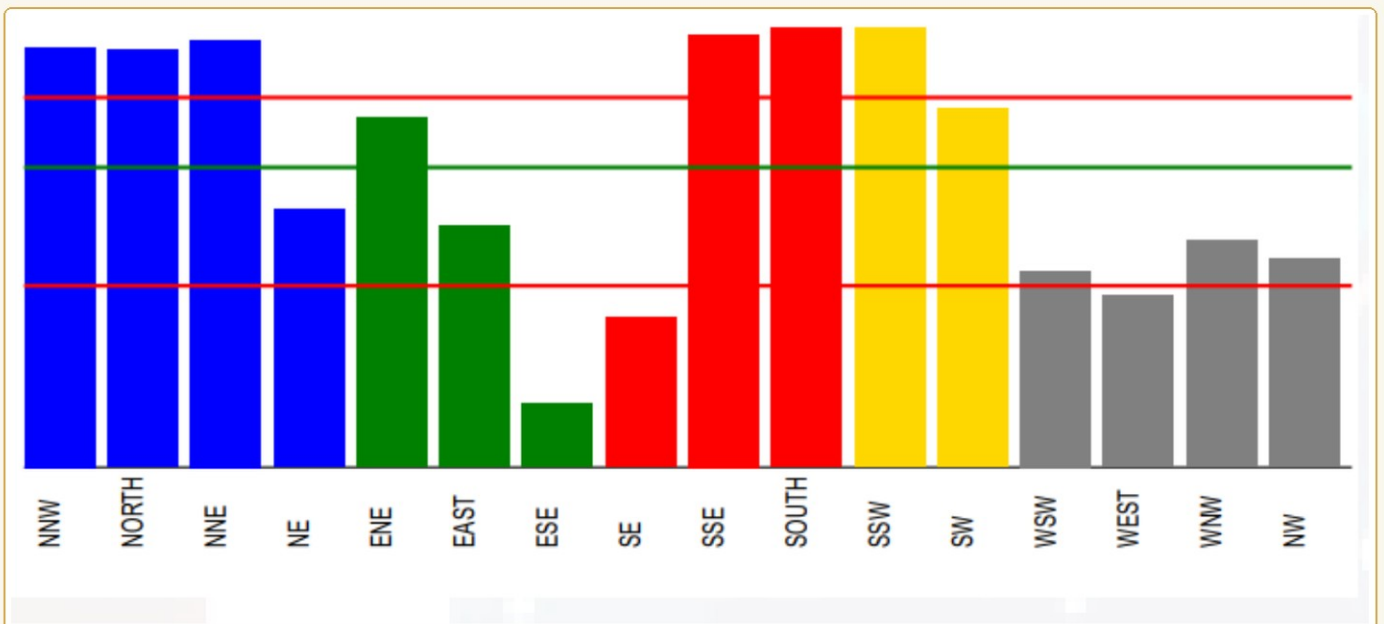

Direction Bar Chart