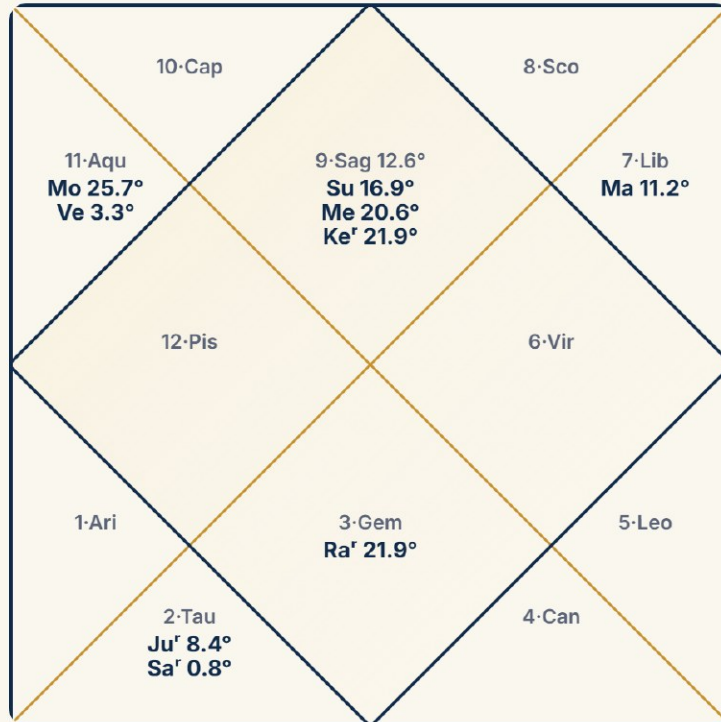

Lagna Chart

Active Dasha Period

Period	Planet	Start	End
Mahadasha	Saturn	Tue Mar 09 2010	Fri Mar 09 2029
Antardasha	Rahu	Fri Oct 20 2023	Wed Aug 26 2026

All Mahadashas

MD Planet	Start	End	Years
Jupiter	Mon Jan 01 2001	Tue Mar 09 2010	9.18 (balance)
Saturn	Tue Mar 09 2010	Fri Mar 09 2029	19
Mercury	Fri Mar 09 2029	Fri Mar 09 2046	17